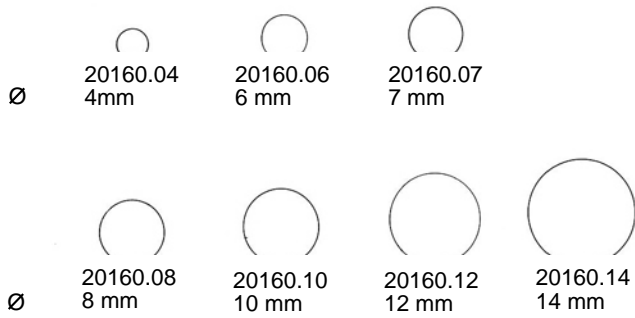

Spatel, Watteträger
Spatulas, Cotton-Applicators
Spatules, porte-coton
Espátulas, porta-algodón
Spatole, portacotone