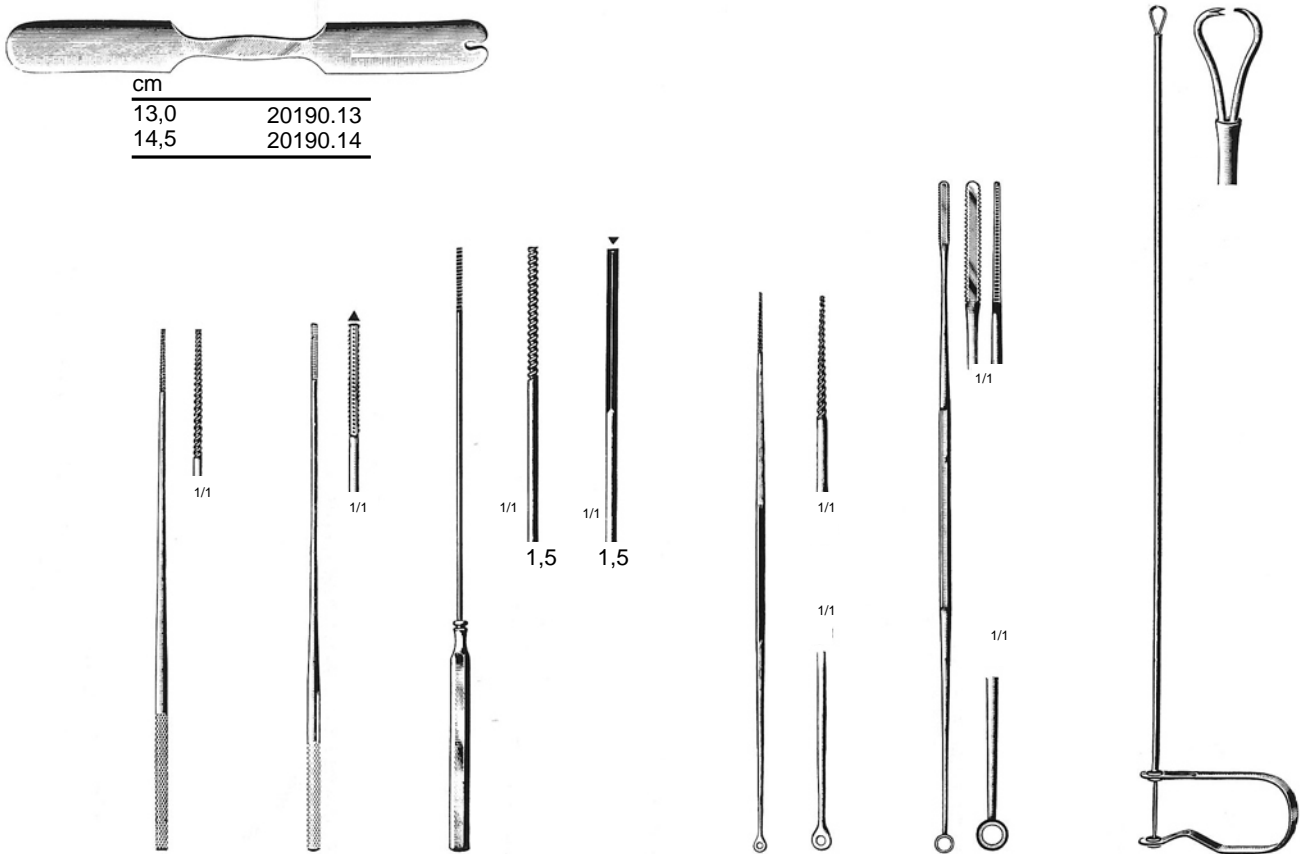

20150.90

Varizenbesteck  
 Varicose vein probe set  
 Trousse a varices  
 Desobliterador  
 Astuccio per varici

Spatel, Watteträger  
 Spatulas, Cotton-Applicators  
 Spatules, porte-coton  
 Espátulas, porta-algodón  
 Spatole, portacotone

Pflasterspatel  
 Plaster spatula  
 Spatules  
 Espátulas  
 Spatole

cm	
13,0	20190.13
14,5	20190.14

cm	FARELL	FARELL	DIMEDA	UCKERMANN	JOBSON-HORNE
12,0	20270.12	20272.12	20290.12	20292.12	20320.12
14,0	20270.14	20272.14	20290.14	20292.14	
15,0				20310.15	
16,0			20290.16	20292.16	
16,5	20270.16	20272.16			
18,0	20270.18	20272.16	20290.18	20292.18	20320.18
23,0	20270.23	20272.23			
25,0					
45,0					20340.45